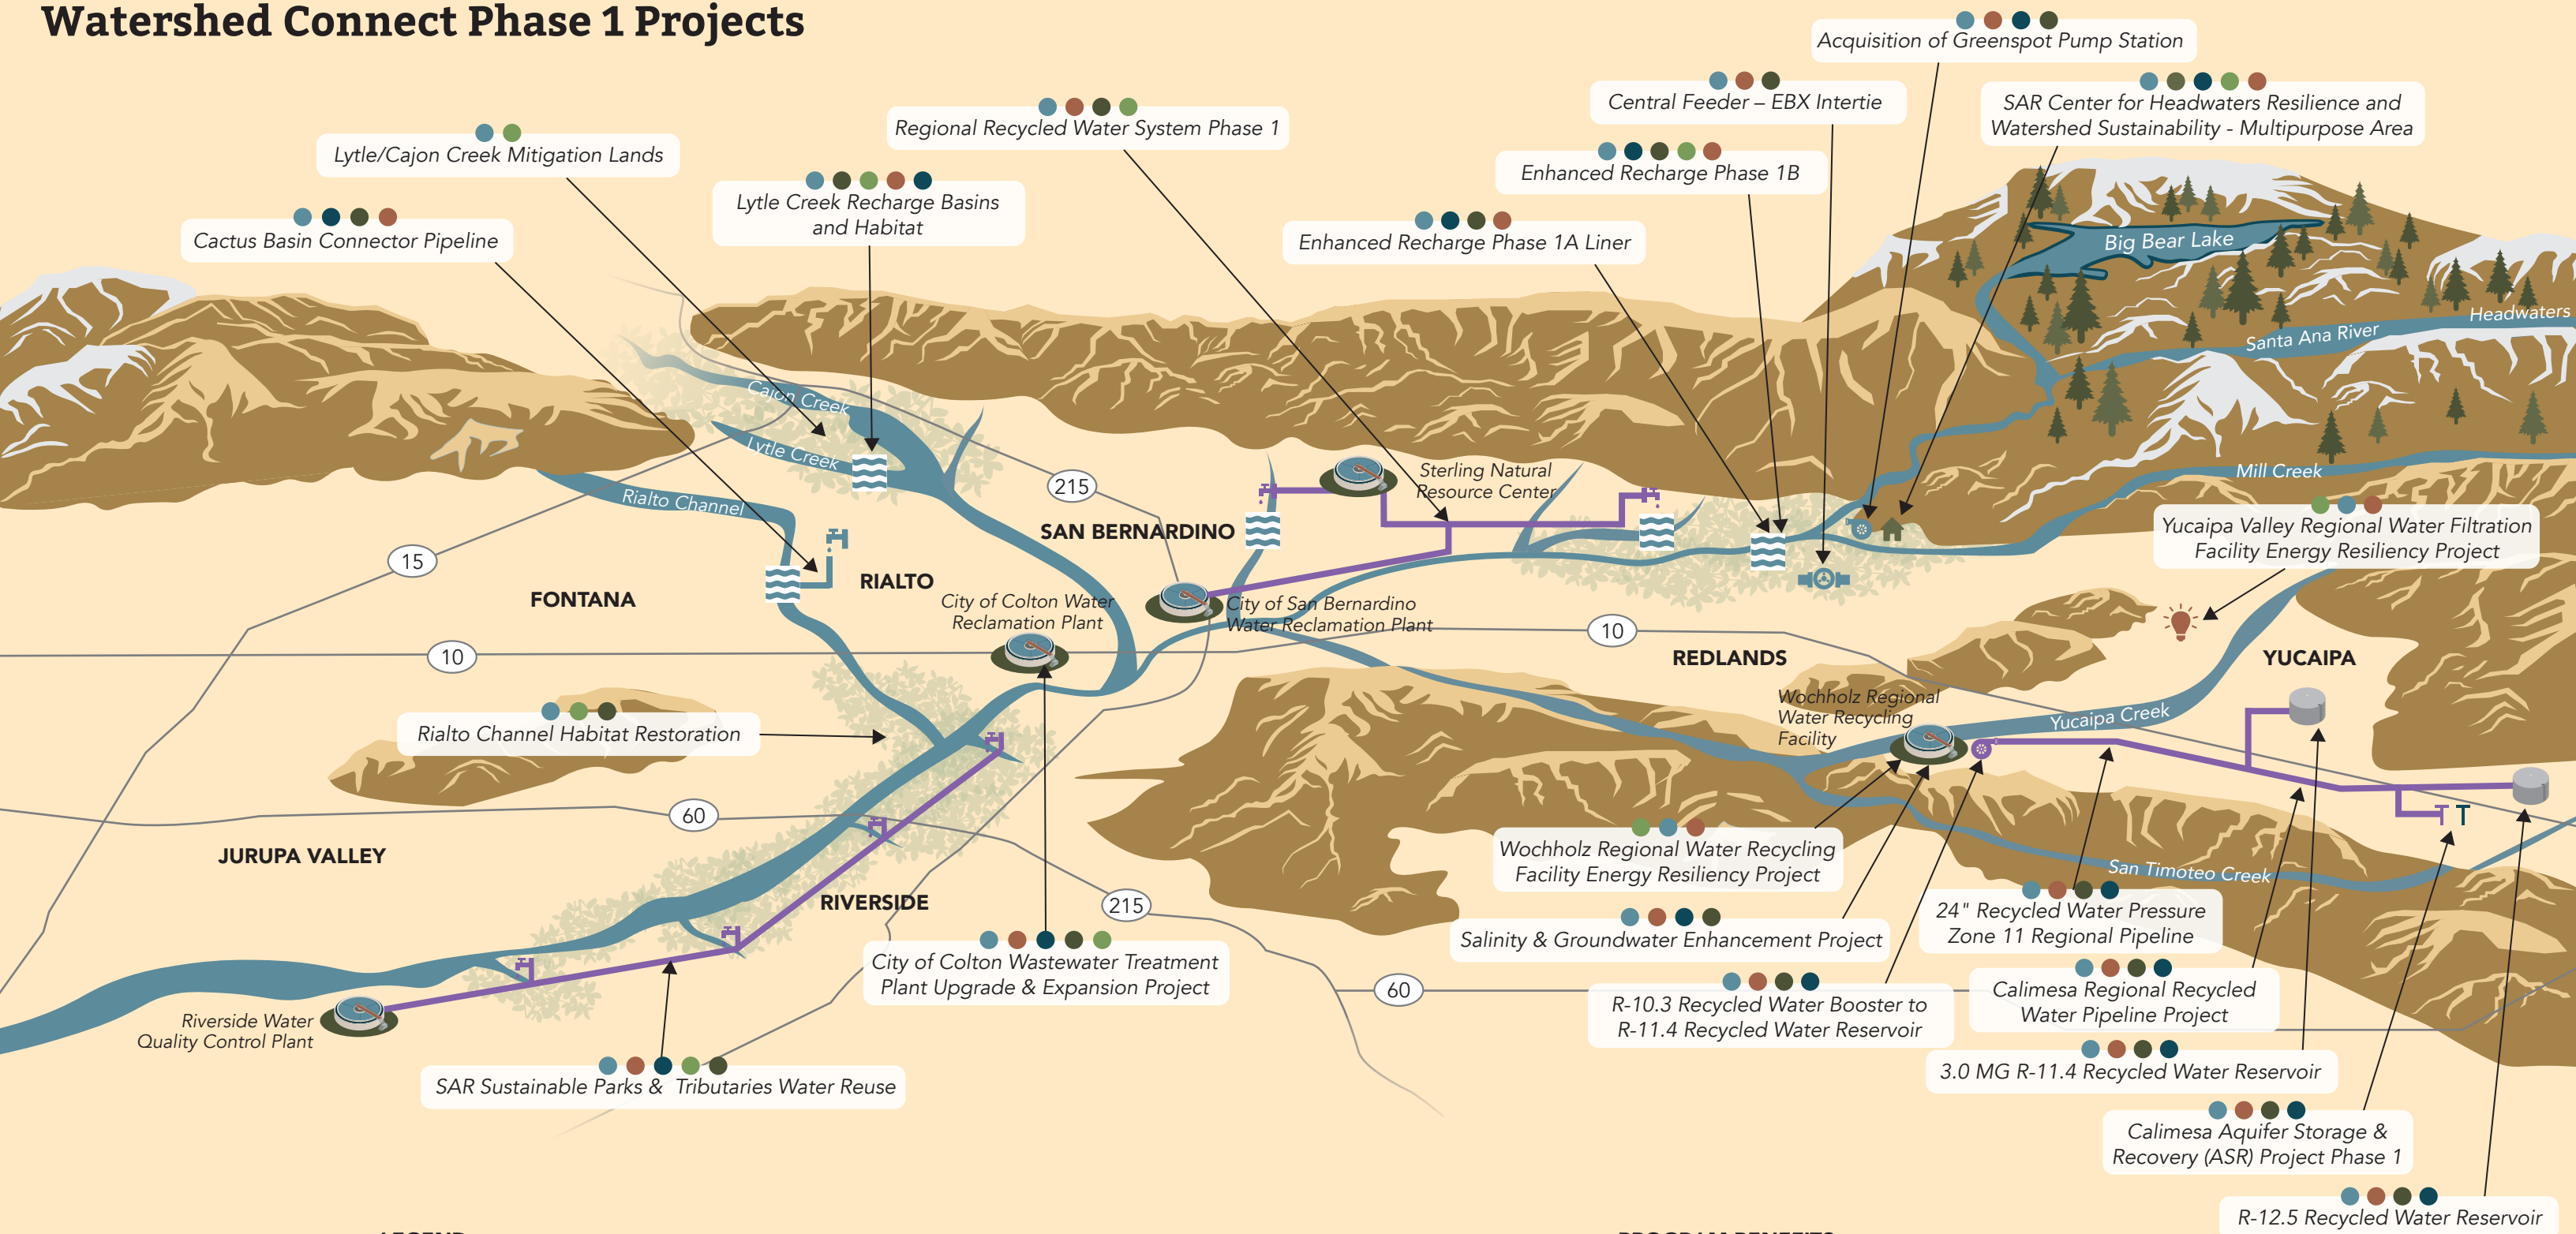

Watershed Connect Phase 1 Projects

LEGEND

PROGRAM BENEFITS