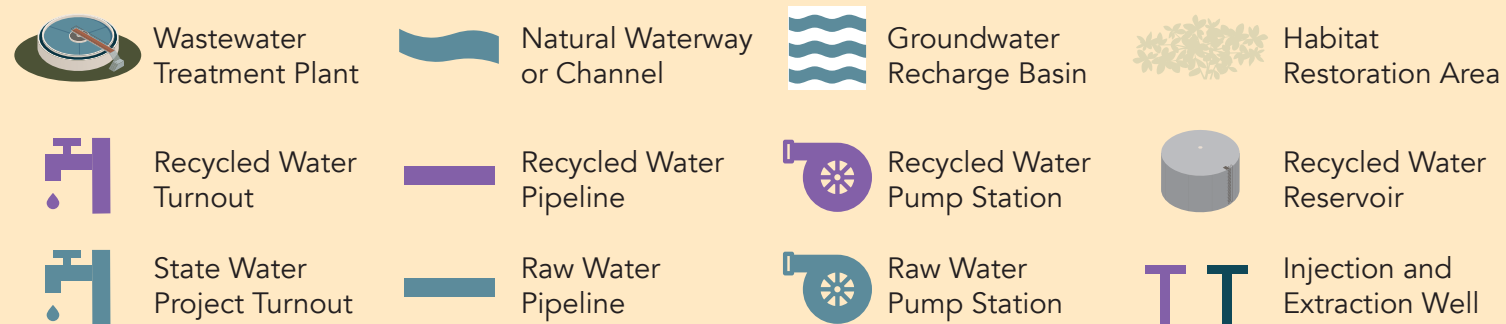

Watershed Connect Phase 1 Projects

LEGEND

PROGRAM BENEFITS